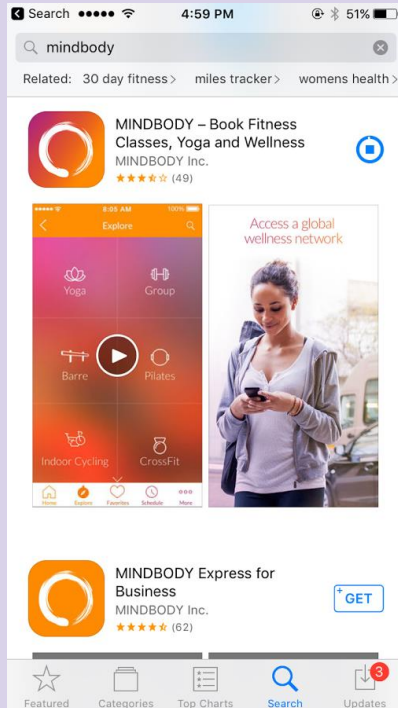

1. DOWNLOAD THE APP

2. CREATE AN ACCOUNT

3. SIGN UP FOR CLASS!

THANK YOU!

PITTSBURGH BALLET THEATRE SCHOOL

TRAIN LIKE A DANCER.