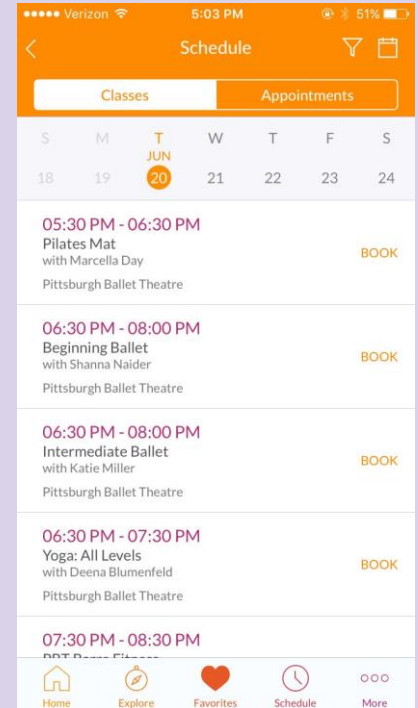

1. DOWNLOAD THE APP

2. CREATE AN ACCOUNT

3. SIGN UP FOR CLASS!

THANK YOU!

PITTSBURGH BALLET THEATRE SCHOOL

TRAIN LIKE A DANCER.