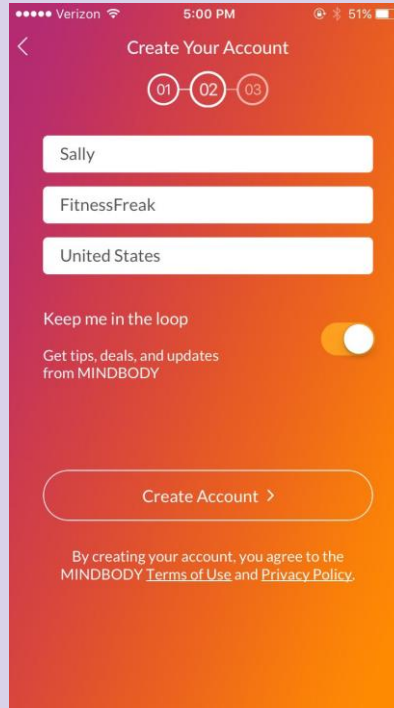

1. DOWNLOAD THE APP

2. CREATE AN ACCOUNT

3. SIGN UP FOR CLASS!

THANK YOU!

PITTSBURGH BALLET THEATRE SCHOOL

TRAIN LIKE A DANCER.